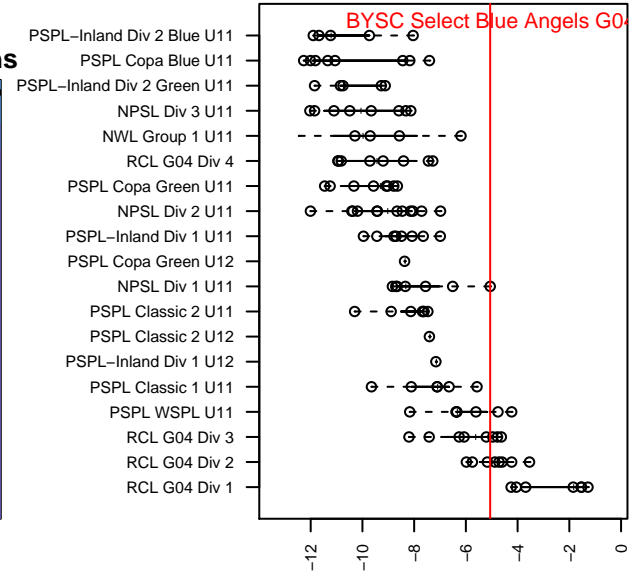

# BYSC Select Blue Angels G04

Bellevue Youth SC  
 Bellevue, WA  
 G04 total strength=617  
 attack=0.48 defense=0.59  
 fall league = NPSL Div 1 U11  
 notes= Robinson 2015

alt names used:  
 BYSC Blue Angels [G04]  
 BYSC GU-11 Blue Angels  
 BYSC Select G11 Robinson  
 BYSC GU-10 Blue angels  
 2015 BYSC Select G11 Robinson

Venues played:  
 2015 Starfire Spring Classic GU10-11  
 2015 Crossfire Select GU11 Gold  
 2015 Island Cup GU11 Gold  
 2015 NPSL Division 1 U11  
 2015 Founders Cup G04

**BYSC Select Blue Angels G04**  
 Dots are actual minus expected GF (blue circles) and GA (red triangles).  
 Blue line is smoothed change in attack strength. Red is smoothed change in defense strength.

**attack and defense variance (black dot)  
relative to other teams  
and top 10 in region**

**attack and defense rating  
relative to others at age  
and all opponents in last 13 months**

**Performance relative to 13 month average**